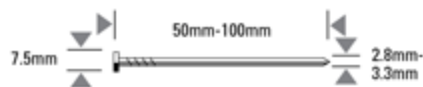

Overzicht bevestigingsmiddelen

STANLEY

BOSTITCH®